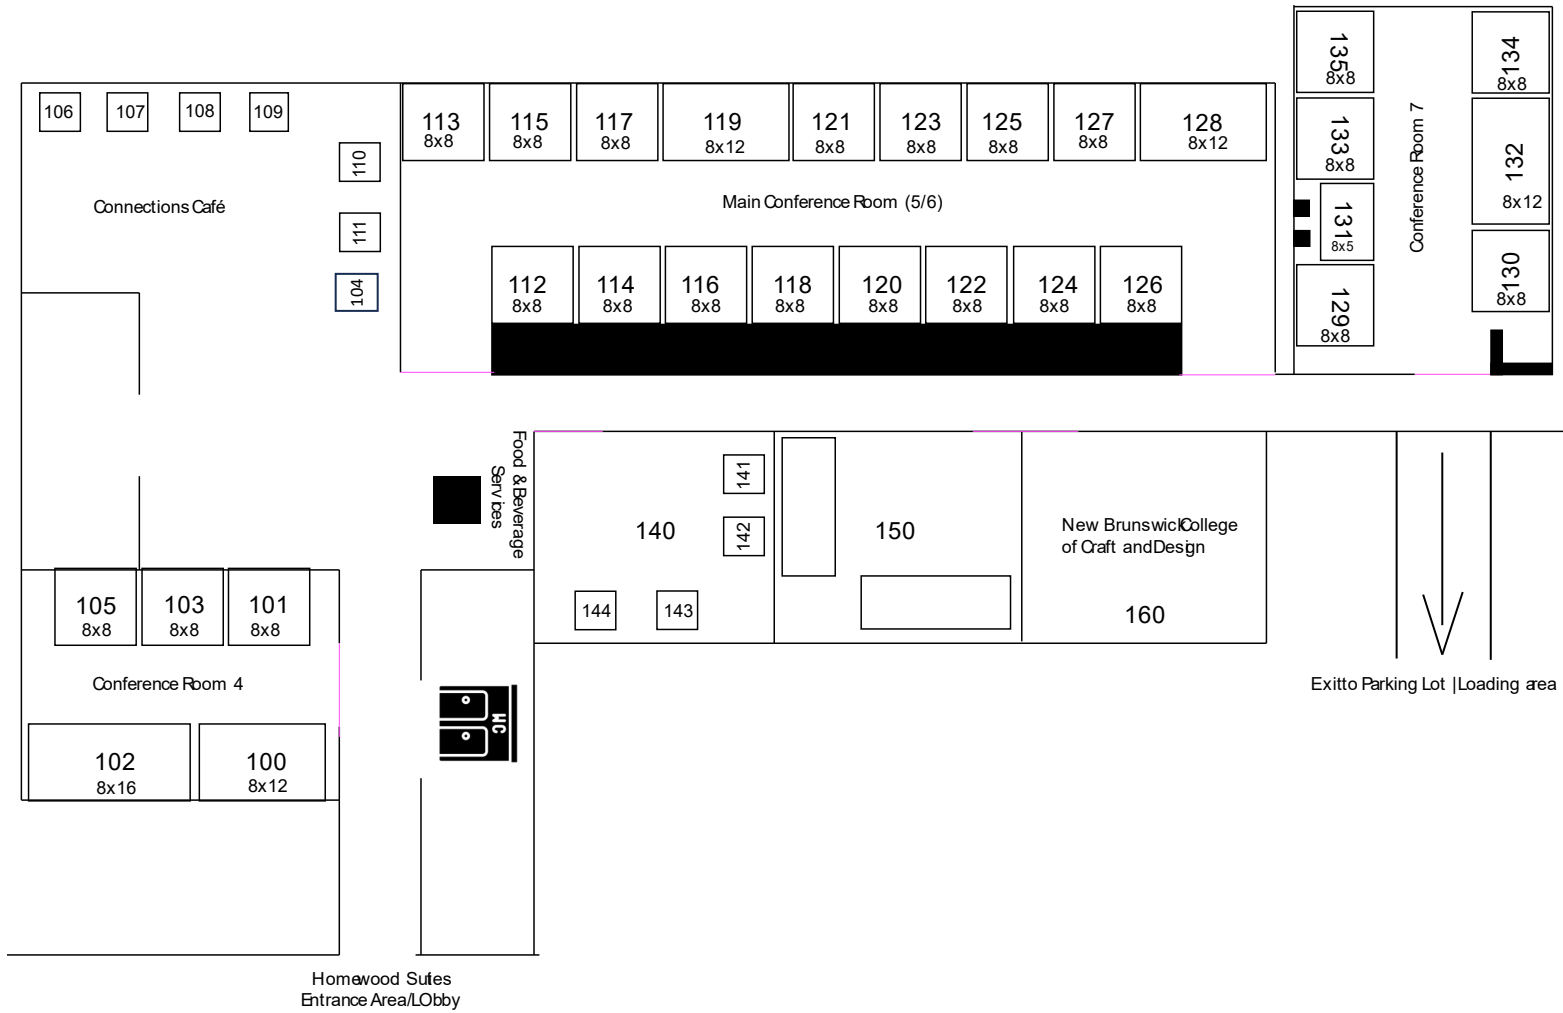

Conference Centre Level

2025 Exhibitor List – Conference Centre

- 100 Paraska Place
- 101 Sarah Duggan Creative Works
- 102 Nimbus Publishing
- 103 Voda Retreats
- 104 The Belle and Crown Hat Company Corp
- 105 RTL Design
- 106 Alexis Ceramic Studio
- 107 Second Nature Body Co.
- 108 Greenii Inc.
- 109 Goede Vibes
- 110 Gemspell Jewellery
- 111 Lupin Isle Beauty
- 112 Boulder Books
- 113 Basic Spirit
- 114 Noel & Co.
- 115 Reach Foundation
- 116 Kat Frick Miller
- 117 Mermaid Drops Jewellery
- 118 Toy Maker of Lunenburg
- 119 Genius Premium Craft Boxes
- 120 JACOBAN Craft Chocolate
- 121 Seek & Bloom Creative Co.
- 122 Downtown Sketcher
- 123 Hunter Street Silver
- 124 The Company Flare
- 125 Sea Salt & Twig
- 126 Brin D'Ocean
- 127 Aflame Creations Jewelry Inc.
- 128 Lens Make a Picture
- 129 Lodestone Soap Co.
- 130 Crafty Caper Designs
- 131 Kreative Knits
- 132 Jewellery Designs by Heather
- 133 Beezy Eco Inc.
- 134 Joy and Fury Art
- 135 Salt Sky Studio
- 141 The Nova Scotia Cookie Company
- 142 Dara Jane Jewellery
- 143 SaltSpray Design
- 144 East Coast Freeze Dried
- 160 New Brunswick College of Craft and Design

200 Level

HW 2nd floor

2025 Exhibitor List

- 201 Ocean Boards by Eveline
- 202 Lighthouse Fragrance Company
- 203 Saltwater Joys Studio
- 204 Seafoam Lavender Company
- 205 Elizabeth Burry Design
- 206 All for Knot Rope Weaving Inc.
- 208 Garden by the Sea
- 207 *Craft East Exhibitor Lounge*

300 Level

HW 3rd - 10th floors

2025 Exhibitor List

- 301 David Stepan
- 302 The Zoopothecary Shop
- 303 The Newfoundland Tea Company
- 304 Arcane Angel
- 305 Teapothecary
- 306 Saltwinds Coffee Company
- 307 Atlantic Pewter & Glass
- 308 Woods(wo)man Woodworking
- 308 Adam Mack
- 309 Art With Moxy
- 310 Kuriosities Jewellery
- 311 Fundy Treasures Gifts and Tours

400 Level

HW 3rd - 10th floors

2025 Exhibitor List

- 405
- 406
- 407 Cape Breton Beard Factory
- 408 Bella Bizou Boutique
- 409 From The Hive
- 410
- 411 Maskwiomin